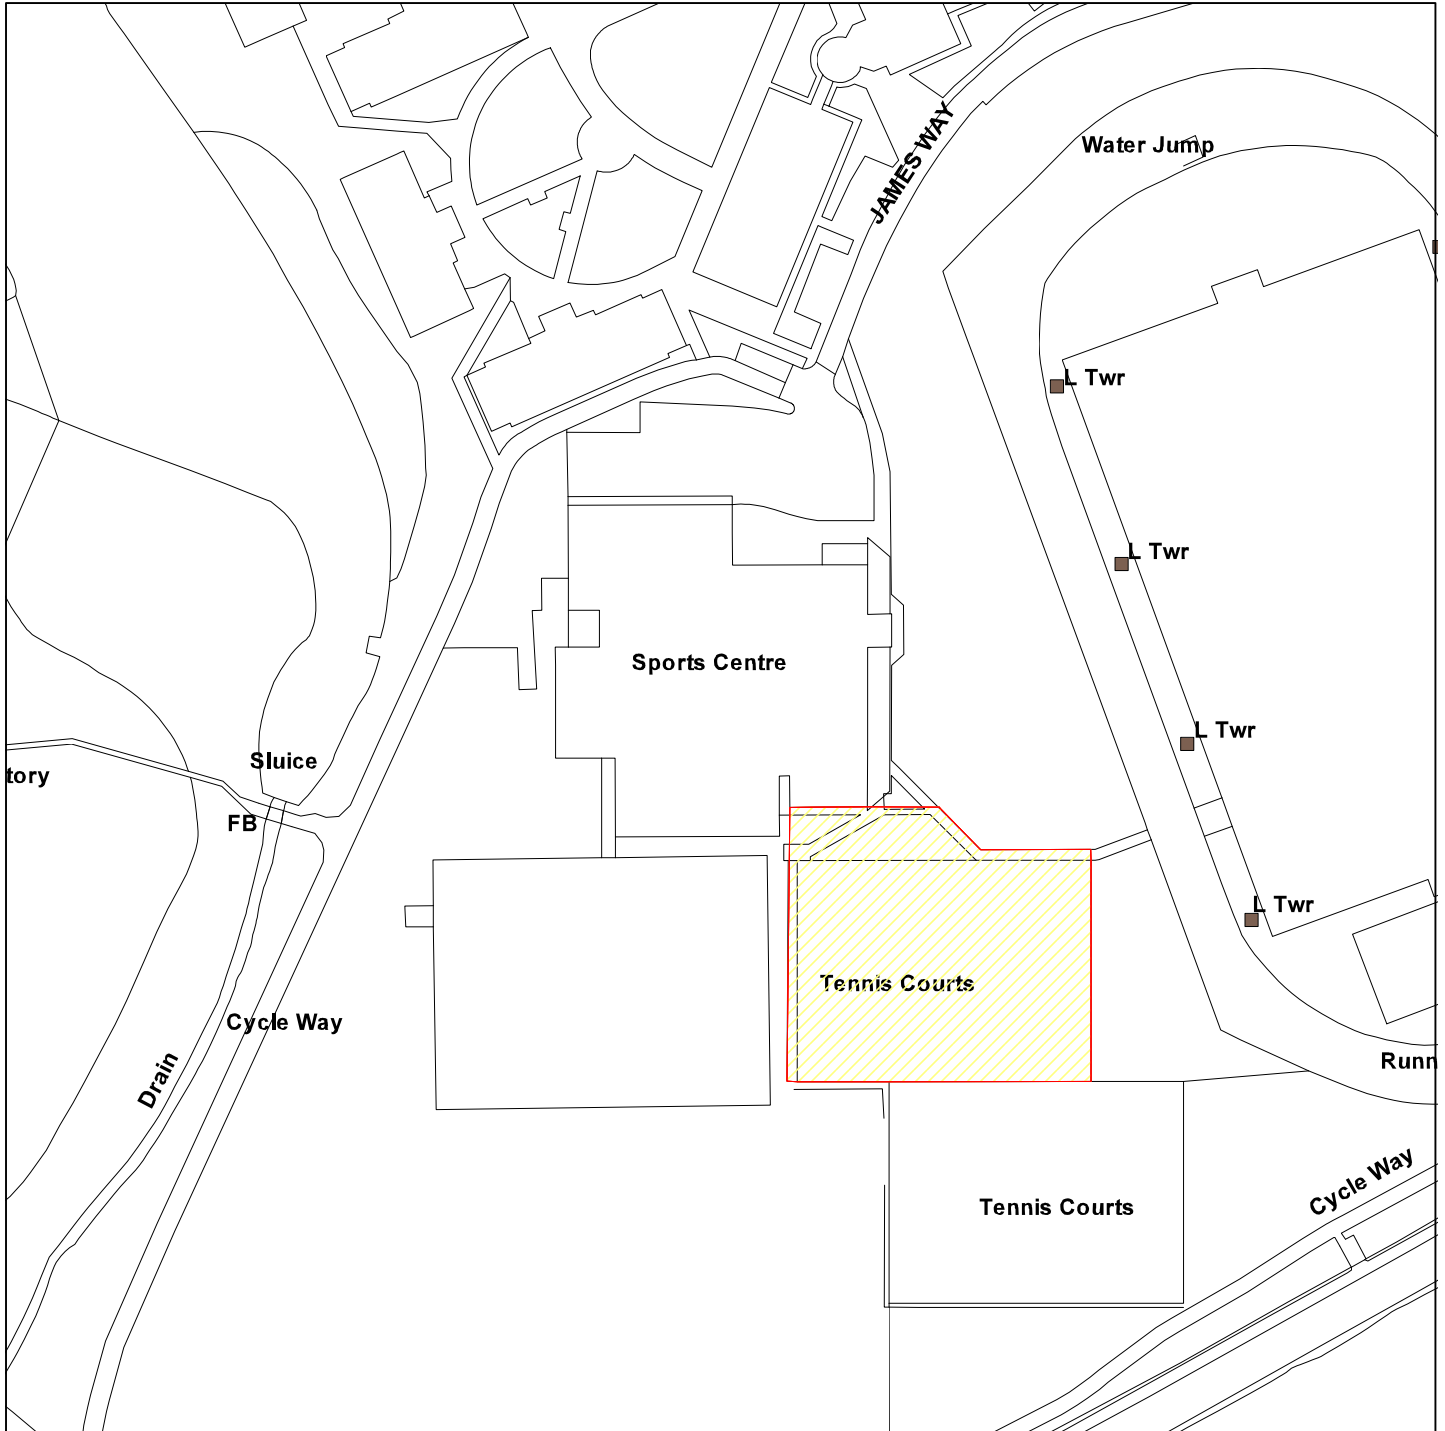

12/02990/FULM

Sports Centre, Heslington Lane

GIS by ESRI (UK)

Scale : 1:1250

Reproduced from the Ordnance Survey map with the permission of the Controller of Her Majesty's Stationery Office © Crown Copyright 2000.

Unauthorised reproduction infringes Crown Copyright and may lead to prosecution or civil proceedings.

Organisation	City of York Council
Department	Planning and Sustainable Development
Comments	
Date	26 November 2012
SLA Number	Not Set